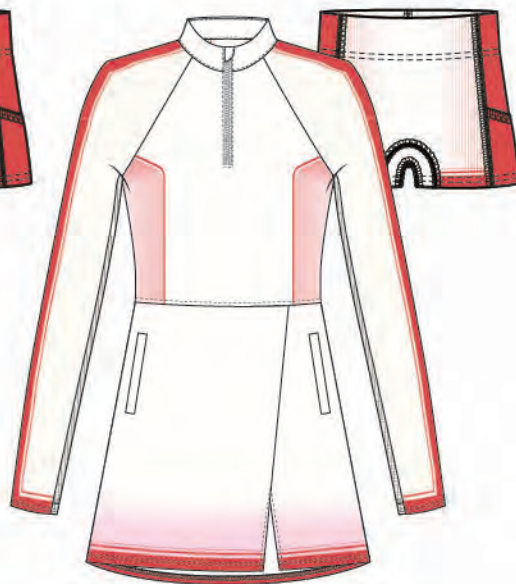

GD05-T03203
Crushin' On You L/S Dress
BONE