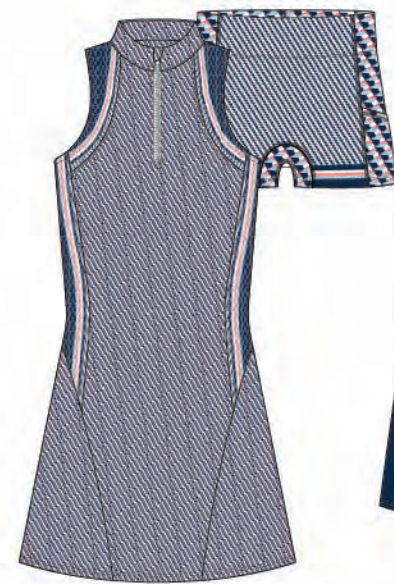

GD09-S98418
Blue Cut Dress
CLD