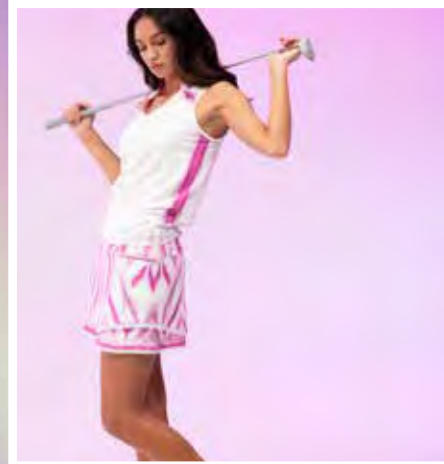

Lucky in Love

FALL 2024

MYSTIC PETAL PINK

Concord  Petal Pink  Lavender 

TOPS

GT244-Z71110
Mystic Petal Zip Tank
Mid Back 9"
WHT

GT255
Chi Chi Tank
Mid Back 9"
530 LAV | 135 WSIL

GT251-697
At Ease Sleeveless Polo
Full Back 10"
PTL