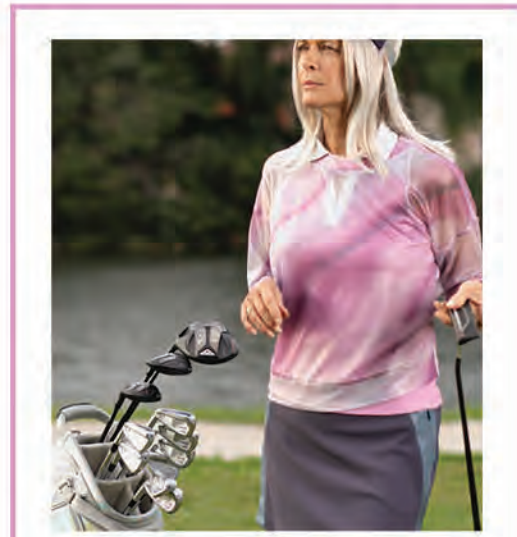

Lucky in Love

FALL 2024

MYSTIC PETAL PINK

Concord  Petal Pink  Lavender 

TOPS

GT244-Z71110
Mystic Petal Zip Tank
Mid Back 9"
WHT

GT255
Chi Chi Tank
Mid Back 9"
530 LAV | 135 WSIL

GT251-697
At Ease Sleeveless Polo
Full Back 10"
PTL