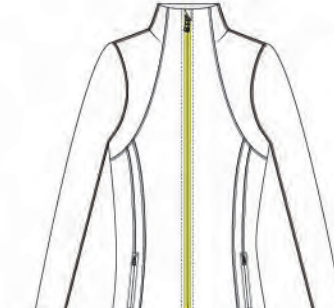

GT240-110
High Neck Zip Jacket
WHT