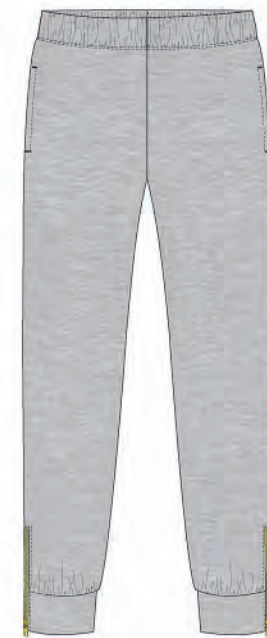

B162-Z19080
Heather Jogger
HGRY