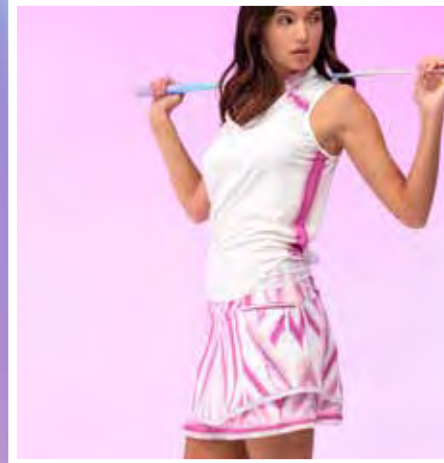

Lucky in Love

FALL 2024

MYSTIC PETAL PINK

Concord  Petal Pink  Lavender 

TOPS

GT244-Z71110
Mystic Petal Zip Tank
Mid Back 9"
WHT

GT255
Chi Chi Tank
Mid Back 9"
530 LAV | 135 WSIL

GT251-697
At Ease Sleeveless Polo
Full Back 10"
PTL