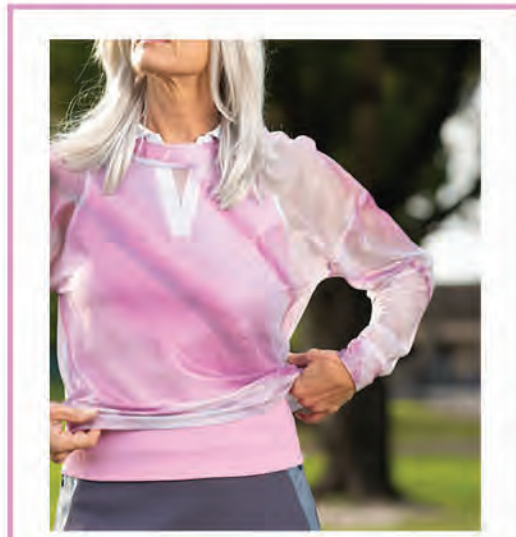

Lucky in Love

FALL 2024

MYSTIC PETAL PINK

Concord  Petal Pink  Lavender 

TOPS

GT244-Z71110
Mystic Petal Zip Tank
Mid Back 9"
WHT

GT255
Chi Chi Tank
Mid Back 9"
530 LAV | 135 WSIL

GT251-697
At Ease Sleeveless Polo
Full Back 10"
PTL