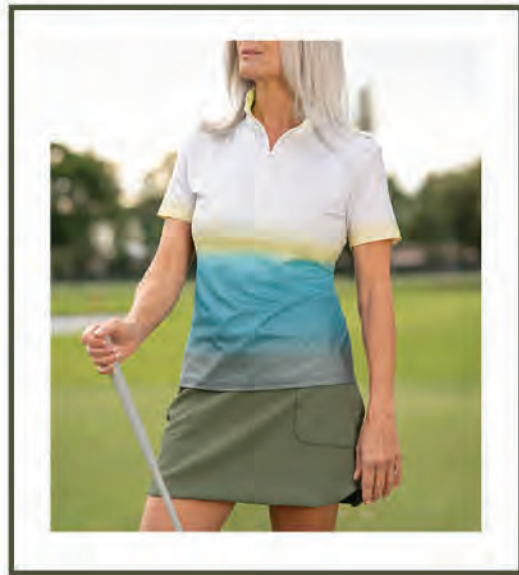

* Comes in XXL

CS011
Lucky Logo Stretch Visor
110 WHT | 401 MDN | 645 SPNK

CH012
Lucky Bucket Hat
110 WHT | 401 MDN
645 SPNK

CARIBBEAN VIBES

Nori ■ Caribbean Blue ■ Lemon Frost ■

TOPS

GT209-Z64439
Isla Zip Tank
Full Back 10"
CRIB