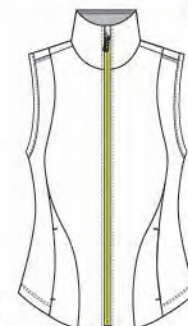

GT239-110
The Best Vest
WHT