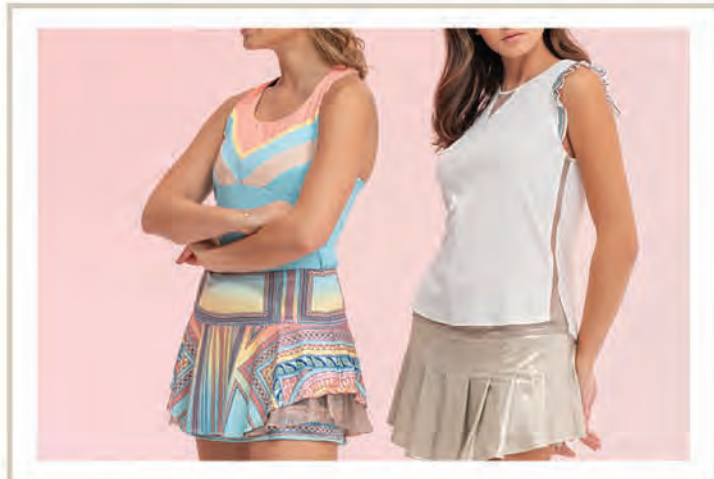

Champagne
Peach Frost
Cool Blue
Wave

ACTIVE FIT

HIP FIT

CHILL FIT

STANDARD SKIRTS 13"-13.5"

* Comes in XXL

SLEEVES

LONG SKIRTS 14"-14.5"