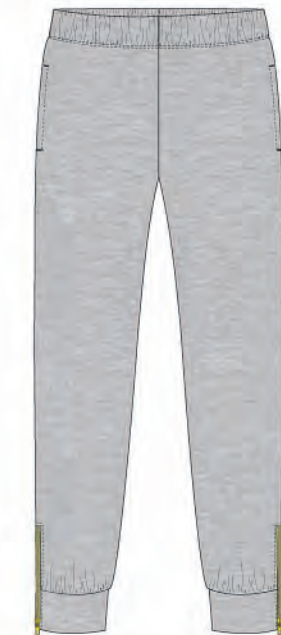

T297-X81080
Over The Rainbow Hoodie
HGRY

B157-926
Prisma Stripe Short
RBOW

B157-Z52080
Heather Prisma Stripe Short
HGRY

B156-926
Prisma Stripe Skirt
RBOW

B156-Z52080
Heather Prisma Stripe Skirt
HGRY

B162-Z19080
Heather Jogger
HGRY