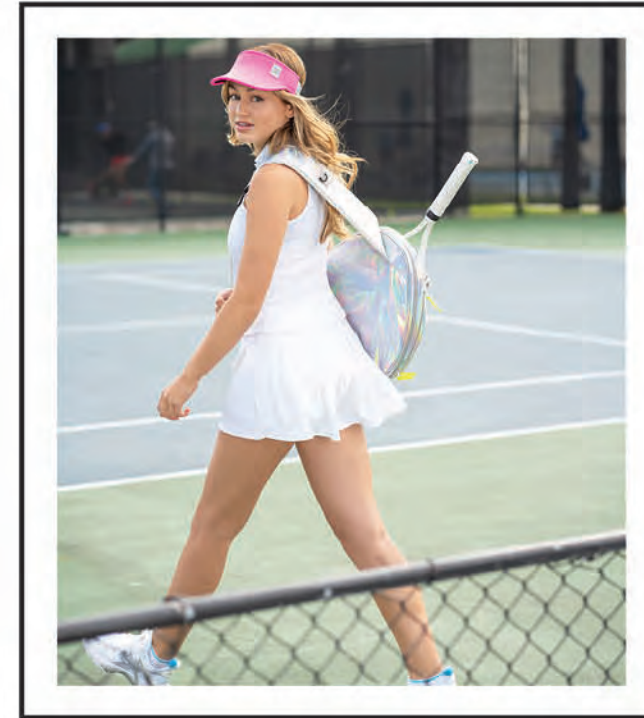

NOVELTY & ESSENTIALS

NOVELTY SKIRTS

| | |
|---|--|
|  <p>CB754-Z33955 Tropical Crush Pleated Skirt MUL</p> <p>WHT ○ PCHG ● TAF ● CCR ●</p> |  <p>CB754-Z40955 Pacific Cool Pleated Skirt MUL</p> <p>MDN ● EBL ● PROT ● NYEL ●</p> |
|  <p>CB761-Z34955 High Waist Atlas Skirt MUL</p> <p>BONE ○ PCHG ● PROT ●</p> |  <p>CB750-Z35401 High Waist Honey Deuce Skirt MDN</p> <p>MDN ● TAF ● NYEL ●</p> |
|  <p>CB756-Z46401 High Waist Houndstooth Skirt MDN</p> <p>MDN ● PCHG ● CCR ●</p> |  <p>CB756-Z47001 High Waist Boucle Skirt BLK</p> <p>BLK ● EBL ● PROT ● NYEL ●</p> |
|  <p>CB758-Z54926 Equinox Pleated Skirt RBOW</p> <p>MDN ● PCHG ● TAF ● NYEL ●</p> |  <p>CB750-926 High Waist Rainbow Leopard Skirt RBOW</p> <p>WHT ○ PCHG ● PROT ●</p> |