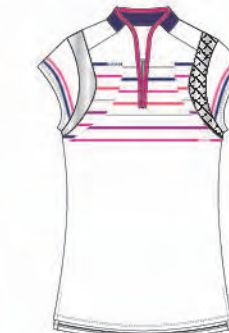

T298-460
Shimmer Tank
BLBY

T291-Z53110
Berry In Love Tank
WHT

T233-647
Pleat Me Up Tank
110 WHT | 647 CCR

T294-645
Hip To It S/S
SPNK

T293-645
Hip To It L/S
SPNK

T292-Z59110
The Berry Buzz S/S
WHT

T268
Hype L/S
110 WHT | 647 CCR

B161-Y93110
The Berry Buzz Skirt
WHT

B161-Y93460
Berry Stripe Skirt w/Pocket
BLBY

B80-Z18460
Flippy Mesh Skirt
BLBY

B134-W78110
Berry Smocked Skirt
WHT

B160
Real Cool Pockets Shorts - 3" Inseam
460 BLBY | 645 SPNK