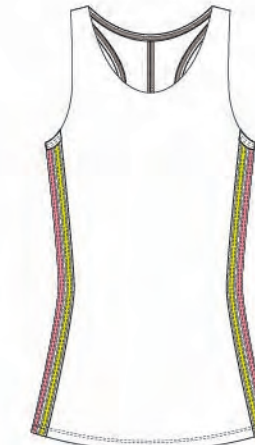

*CB629
All Ball Skirt
110 WHT | 110 BLK | 401 MDN

CB11
Scallop Capri
001 BLK | 110 WHT |
401 MDN

*Comes in XXL

Lucky Love

T299-110
MIA Tank w/Bra
WHT

T288-Z52080
Heather Prisma Stripe Tank
HGRY

T288-926
Prisma Stripe Tank
RBOW